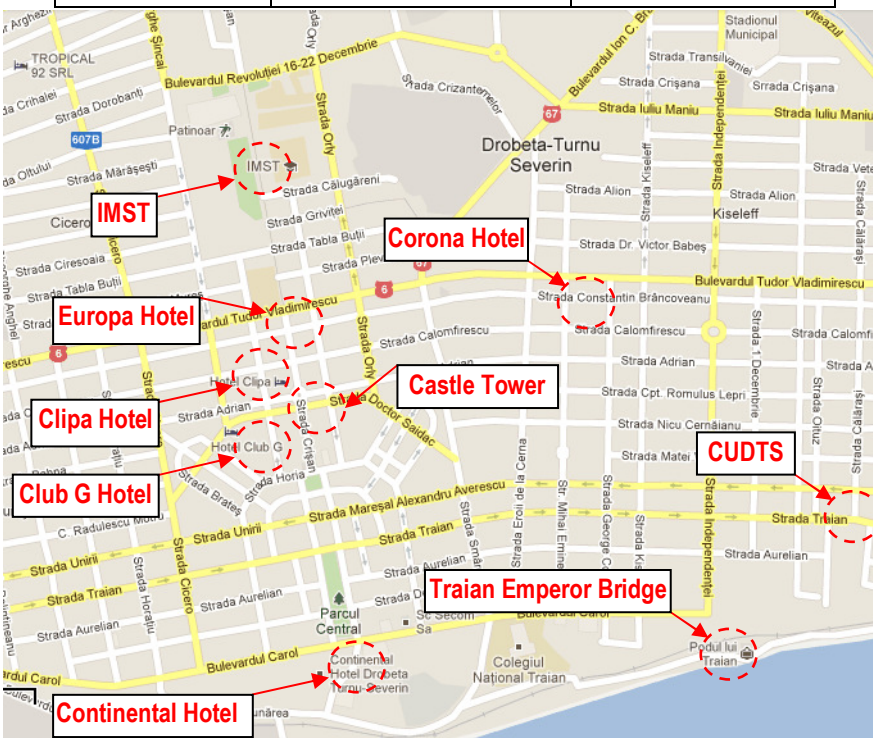

Hotel/Pension	Rates/Night/Breakfast Included	Contact
"CLUB G" ****	Single – 212 RON / 47 EUR Double – 283 RON / 63 EUR Suite – 424 RON / 94 EUR	www.clubg.ro +40252322277
"CLIPA" ***	Single – 135 RON / 30 EUR Double – 150 RON / 34 EUR Suite – 190 RON / 42 EUR	www.hotelclipa.ro +40352401723
"EUROPA" ***	Single – 164 RON / 36 EUR Double – 206 RON / 45 EUR Suite – 261 RON / 58 EUR	http://www.booking.com/hotel/ro/pensiunea-turistica-europa.en.html +40252333737
"CORONA" ***	Double – 196 RON / 44 EUR	www.hotelcorona.ro +40743128658
"TUDOR" ***	Single – 160 RON / 36 EUR Double – 183 RON / 41 EUR Suite – 225 RON / 50 EUR	www.hoteltudor.ro +40352405653
"PALACE" ***	Single – 137 RON / 31 EUR Double – 120 RON / 27 EUR Suite – 183 RON / 41 EUR	www.lapalace.ro +40352405267

Contact: ADEM Secretariat

Tel: +40722691192, Fax: +40252317219, adem.secretariat@imst.ro